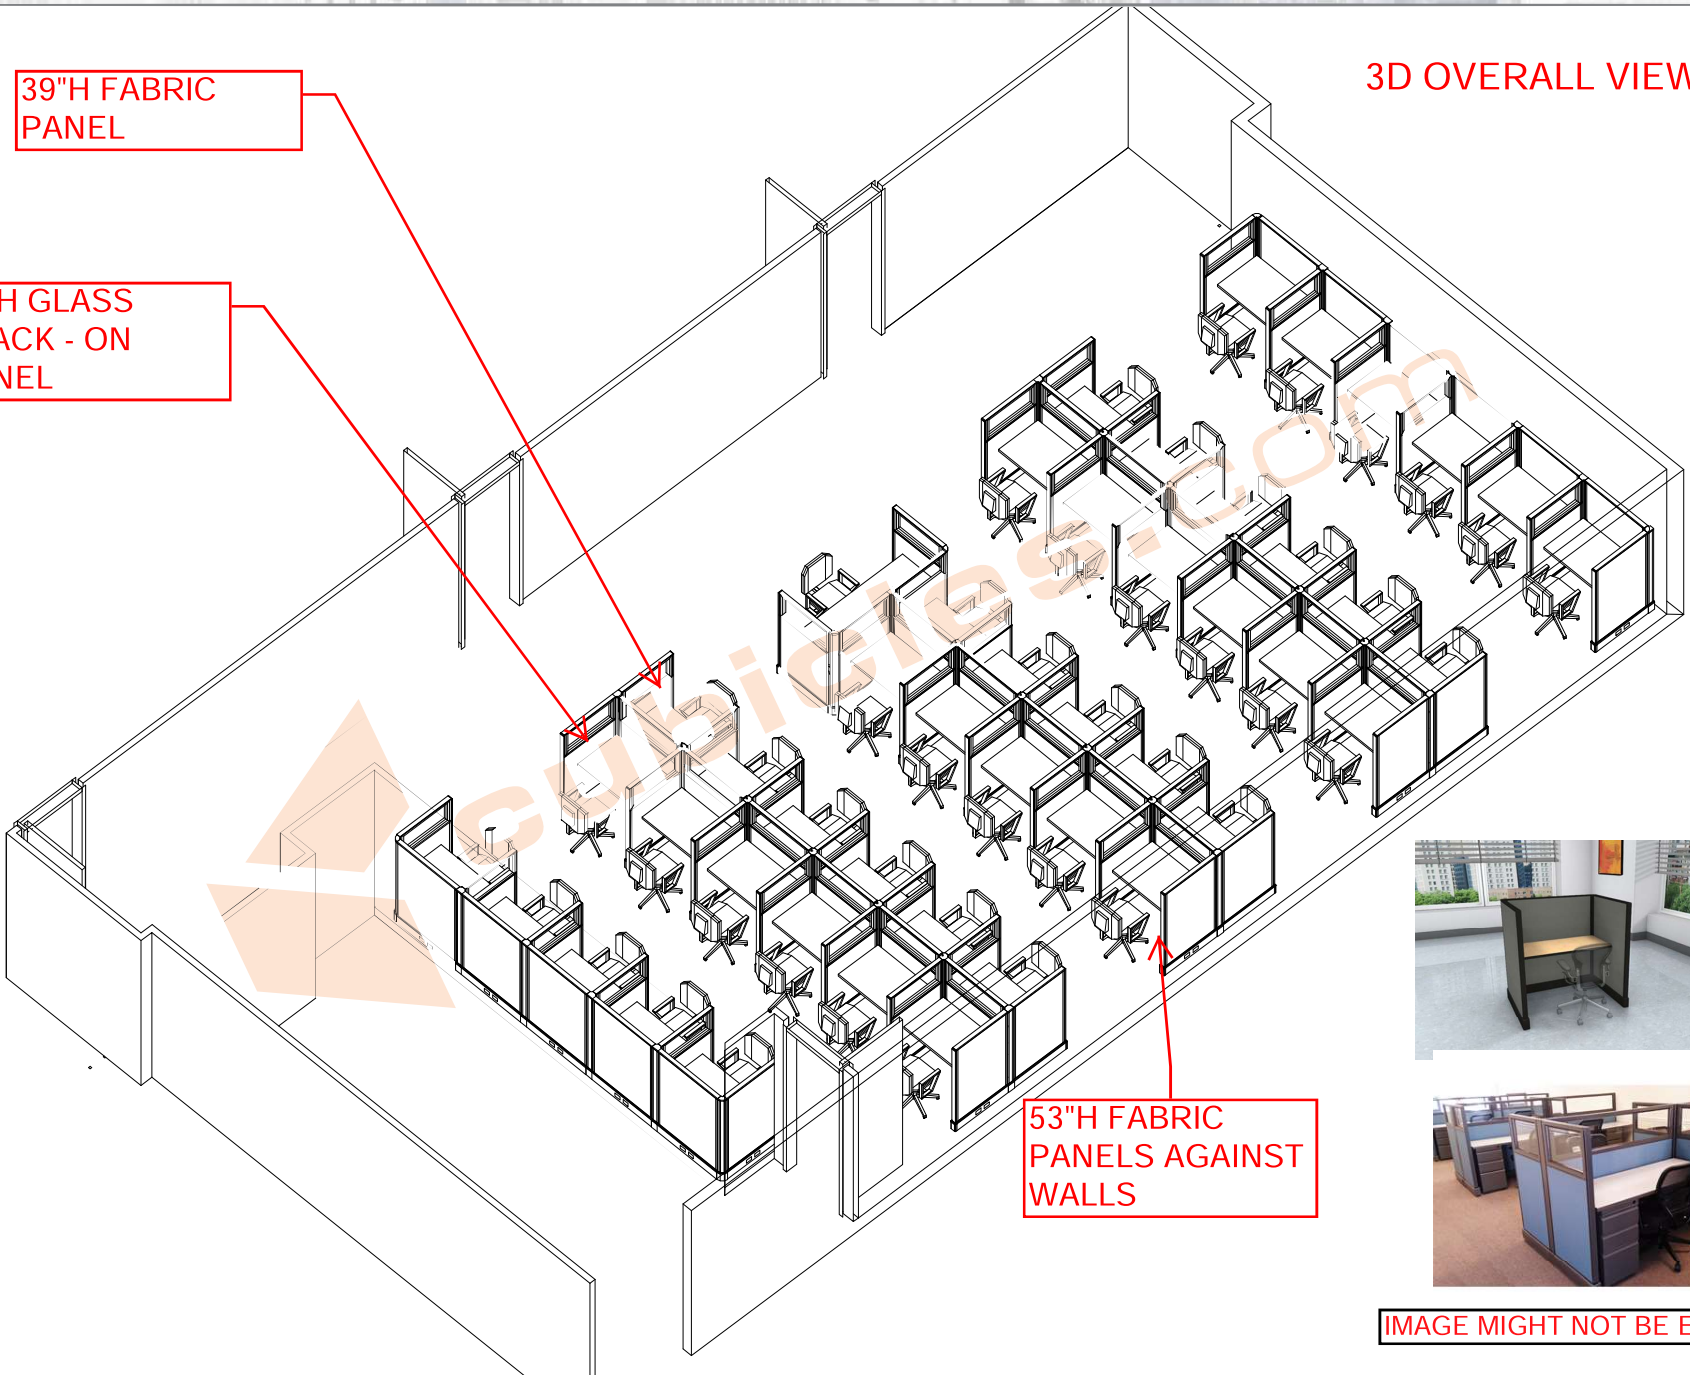

39"H FABRIC
PANEL

3D OVERALL VIEW

14"H GLASS
STACK - ON
PANEL

53"H FABRIC
PANELS AGAINST
WALLS

IMAGE MIGHT NOT BE EXACT