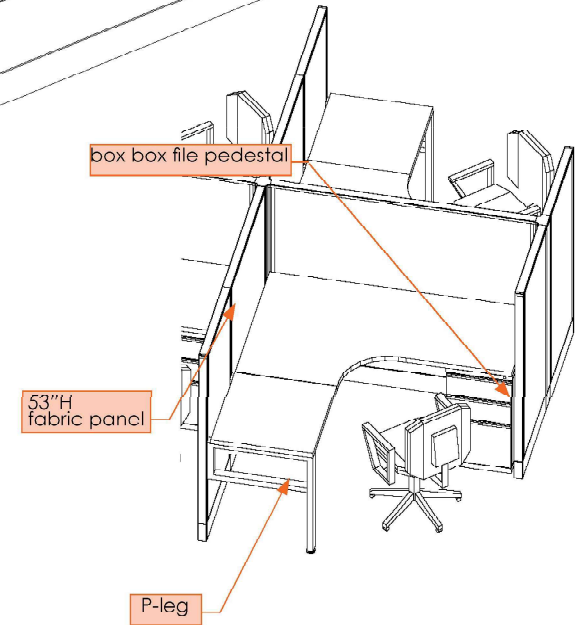

# OVERAL LAYOUT 3D

O2 CORPORATE FURNITURE | GRADE 1 | POWERED | THIN BASE

Scope:  
[64] 5'x5'x53"H powered workstations with box box file pedestal  
[18] 8'x12'x53"H powered workstations with 8'x8'6" U-shaped desk with box box file pedestal