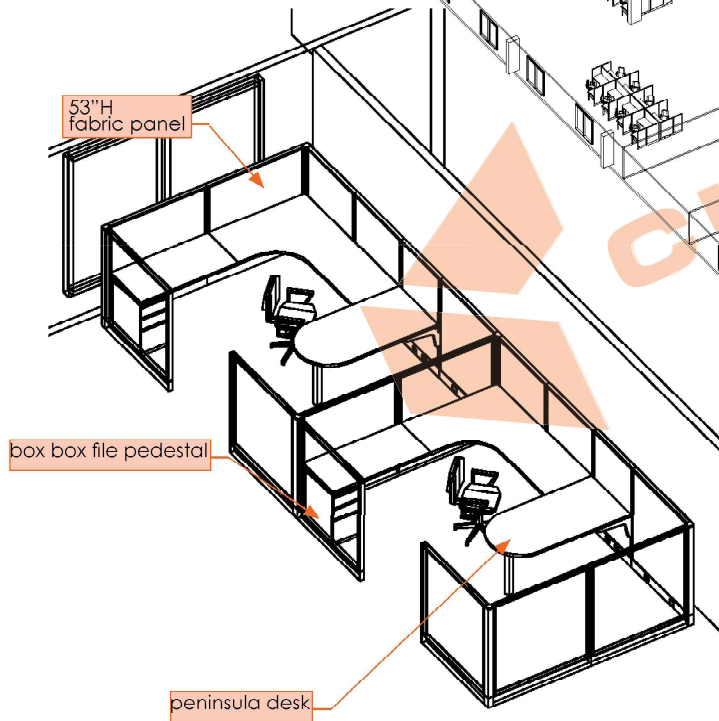

# OVERAL LAYOUT 3D

O2 CORPORATE FURNITURE | GRADE 1 | POWERED | THIN BASE

Scope:  
[64] 5'x5'x53"H powered workstations with box box file pedestal  
[18] 8'x12'x53"H powered workstations with 8'x8'6" U-shaped desk with box box file pedestal