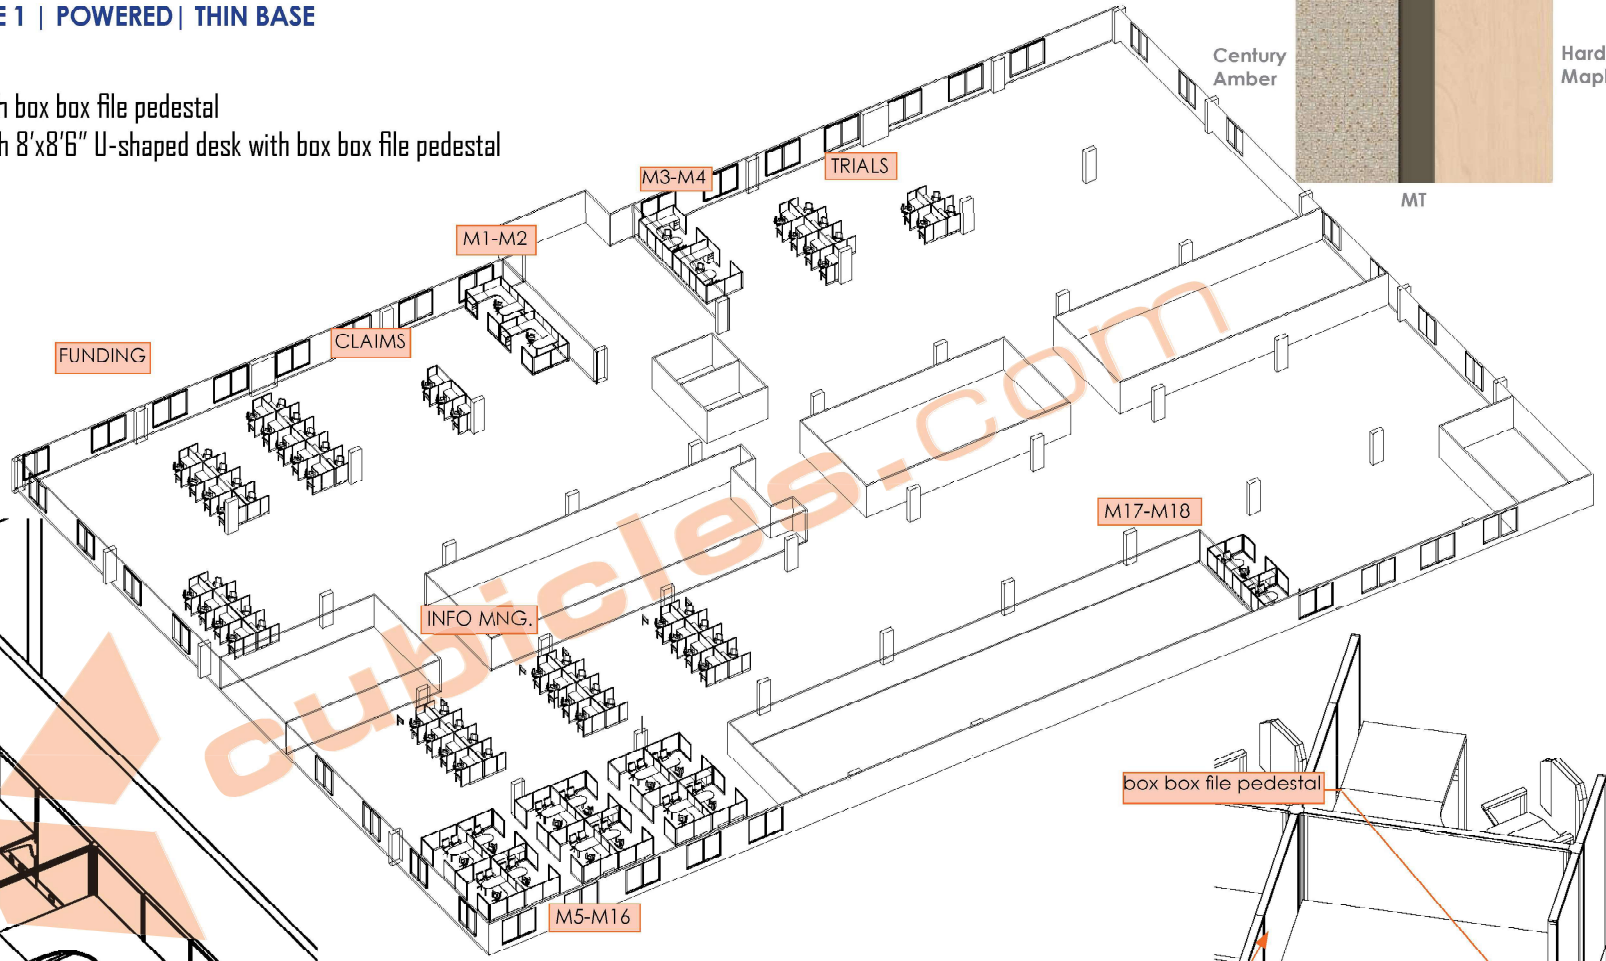

# OVERAL LAYOUT 3D

O2 CORPORATE FURNITURE | GRADE 1 | POWERED | THIN BASE

Scope:  
[64] 5'x5'x53"H powered workstations with box box file pedestal  
[18] 8'x12'x53"H powered workstations with 8'x8'6" U-shaped desk with box box file pedestal