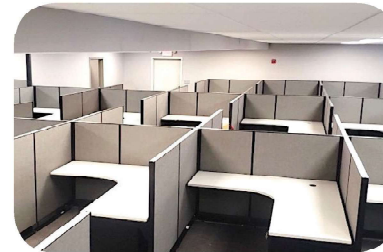

# OVERAL LAYOUT 3D

O2 CORPORATE FURNITURE | GRADE 1 | POWERED | THIN BASE

Scope:  
[64] 5'x5'x53"H powered workstations with box box file pedestal  
[18] 8'x12'x53"H powered workstations with 8'x8'6" U-shaped desk with box box file pedestal