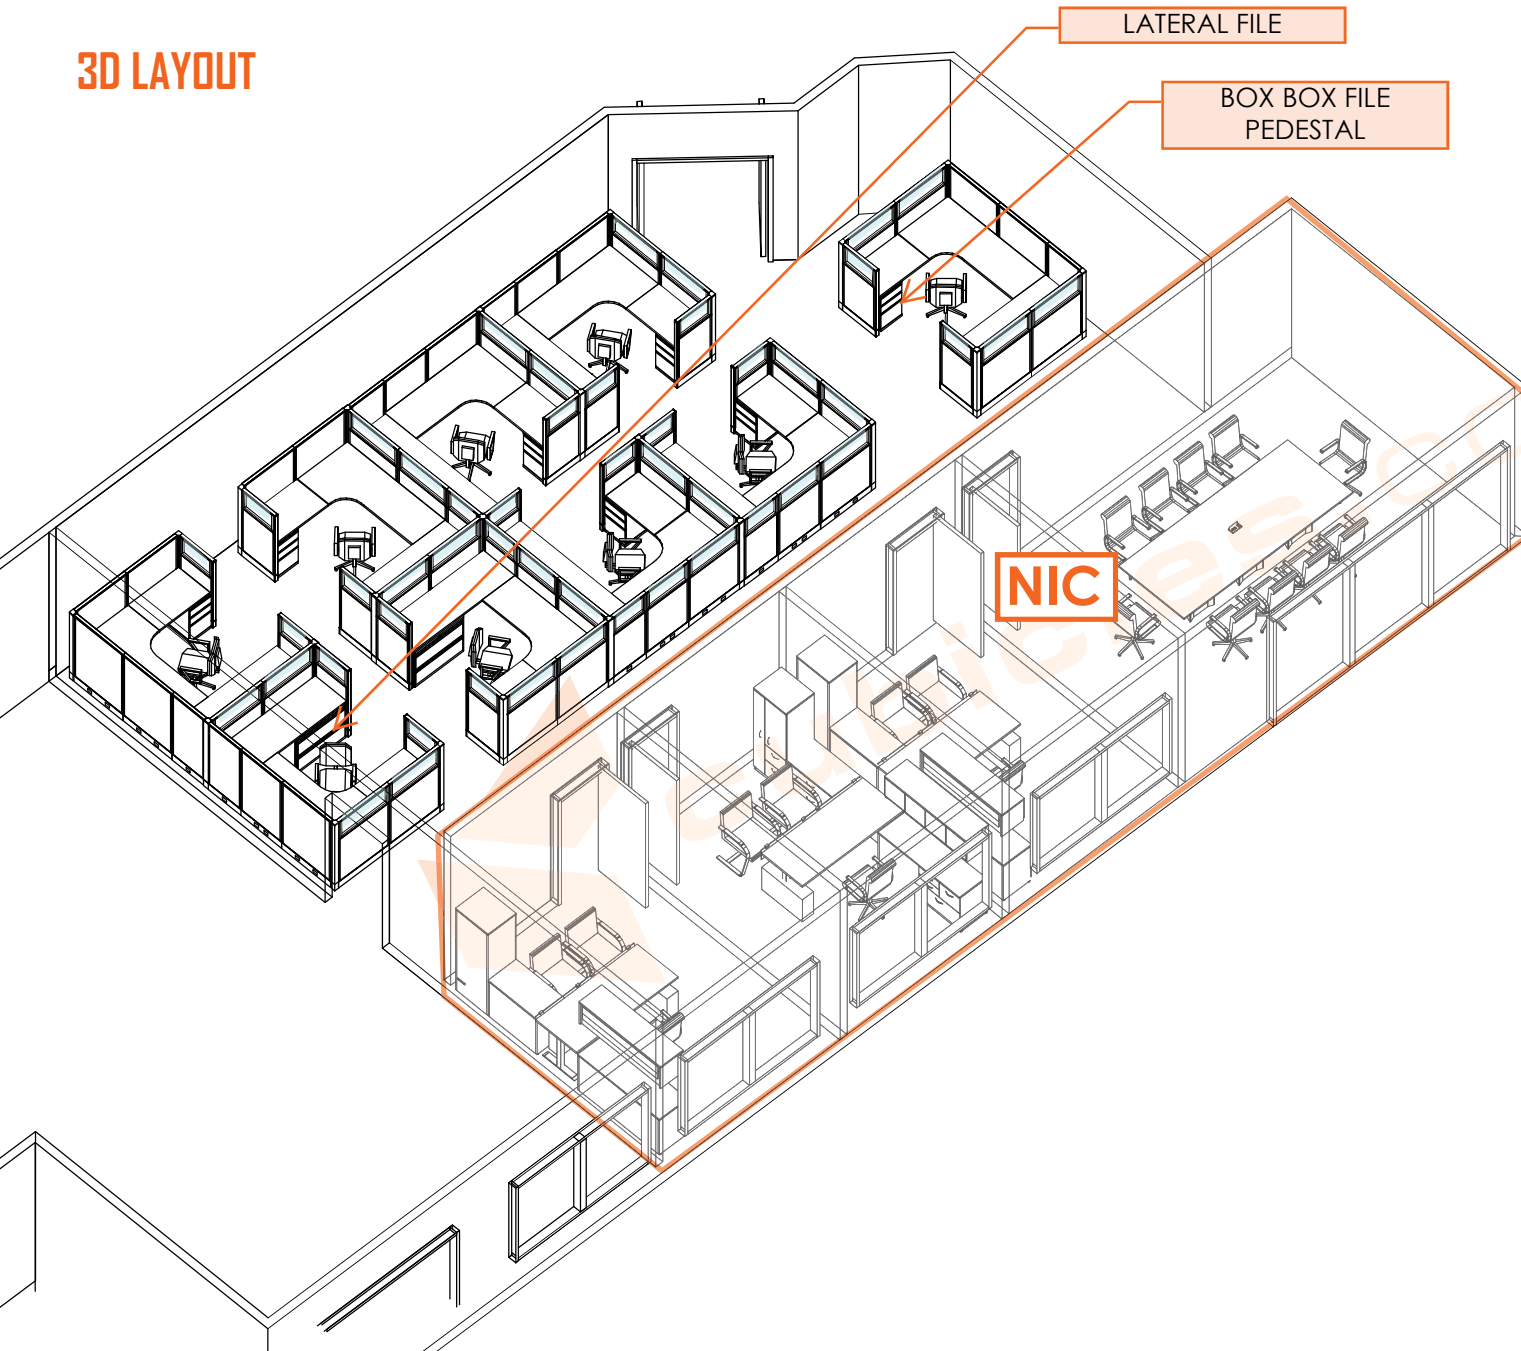

3D LAYOUT

YOUR SELECTIONS

Sprite Linen | MT | Monticello Maple