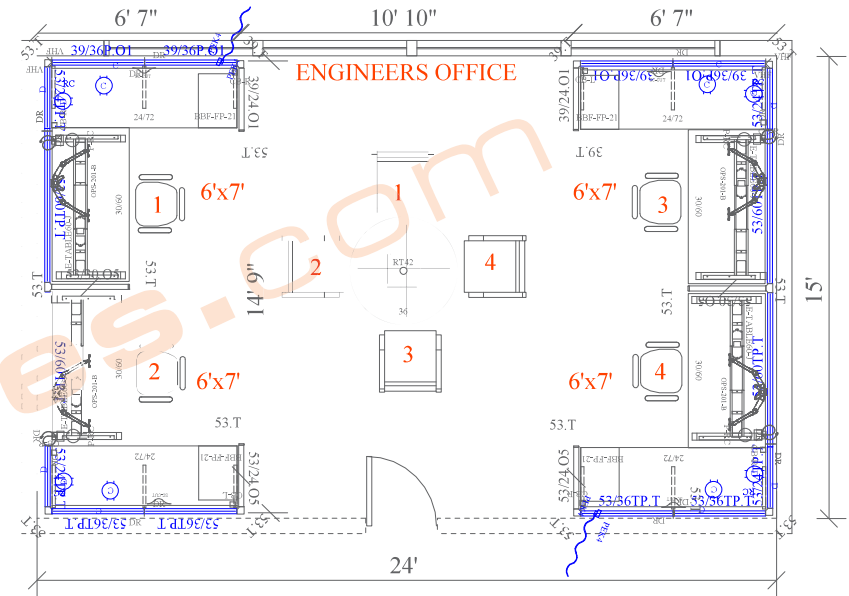

2D OVERALL STATIONS AREA/ OFFICE SUITES/MEETING ROOM

O2™ Razor Tile System | GRADE 2

2D OVERALL ENGINEERS OFFICE

O2™ Razor Tile System | GRADE 2

LEGEND:
 BLACK: FURNITURE
 BLUE: POWER
 ORANGE: NOTE