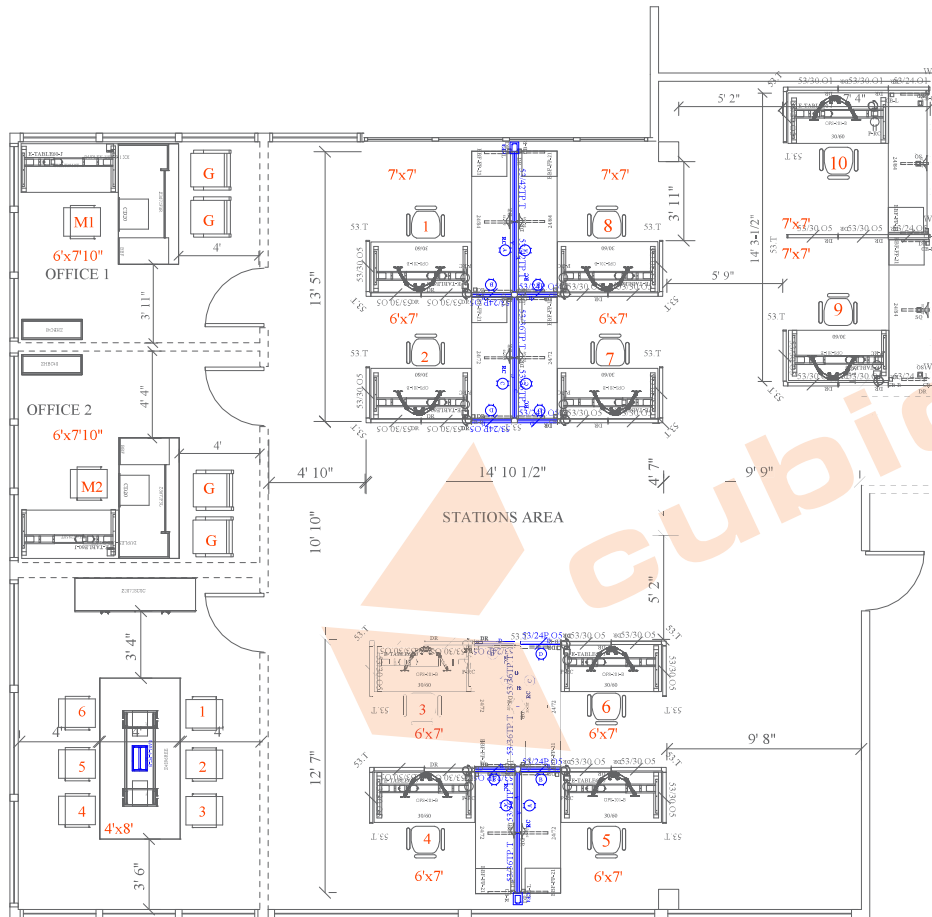

2D OVERALL STATIONS AREA/ OFFICE SUITES/MEETING ROOM

O2™ Razor Tile System | GRADE 2

2D OVERALL ENGINEERS OFFICE

O2™ Razor Tile System | GRADE 2

LEGEND:
 BLACK: FURNITURE
 BLUE: POWER
 ORANGE: NOTE