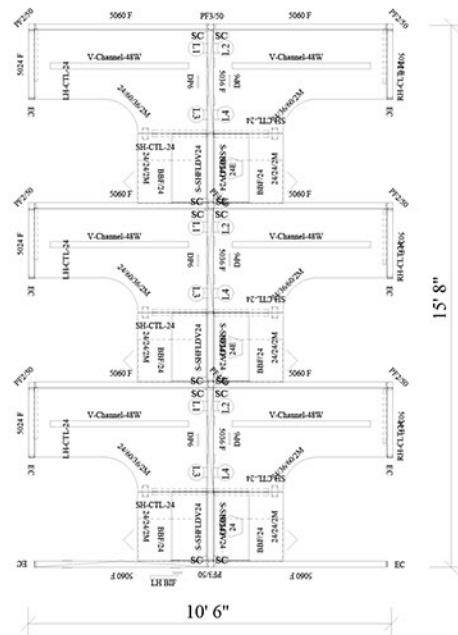

# Divi Modular Workstations

by AIS Furniture

3 In-Line

6 Pack

Size: 5' x 5' x 50"

1-888-442-8242

cubicles.com