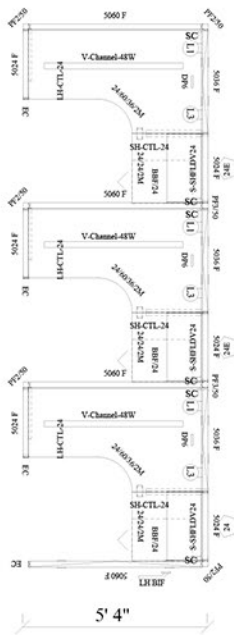

# Divi Modular Workstations

by AIS Furniture

3 In-Line

6 Pack

Size: 5' x 5' x 50"

1-888-442-8242

cubicles.com