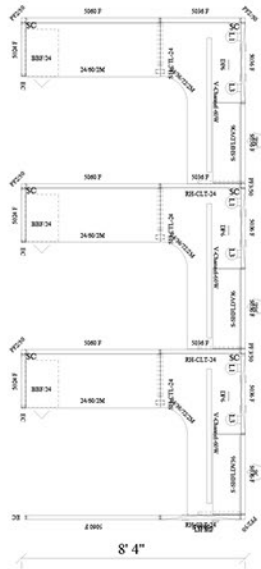

Divi Modular Workstations

by AIS Furniture

3 In-Line

6 Pack

Size: 6' x 8' x 50"

1-888-442-8242

cubicles.com