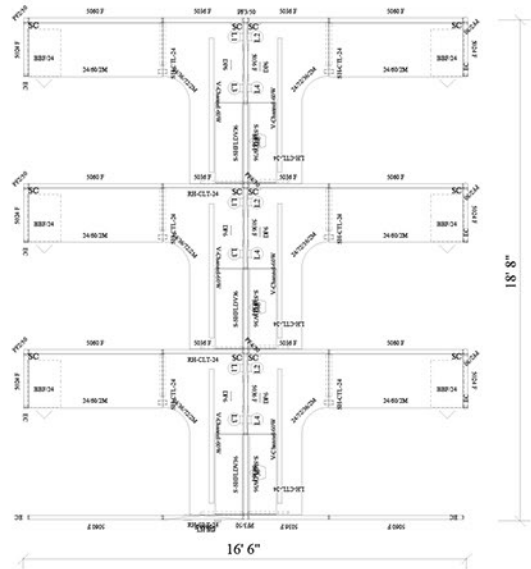

Divi Modular Workstations

by AIS Furniture

3 In-Line

6 Pack

Size: 6' x 8' x 50"

1-888-442-8242

cubicles.com