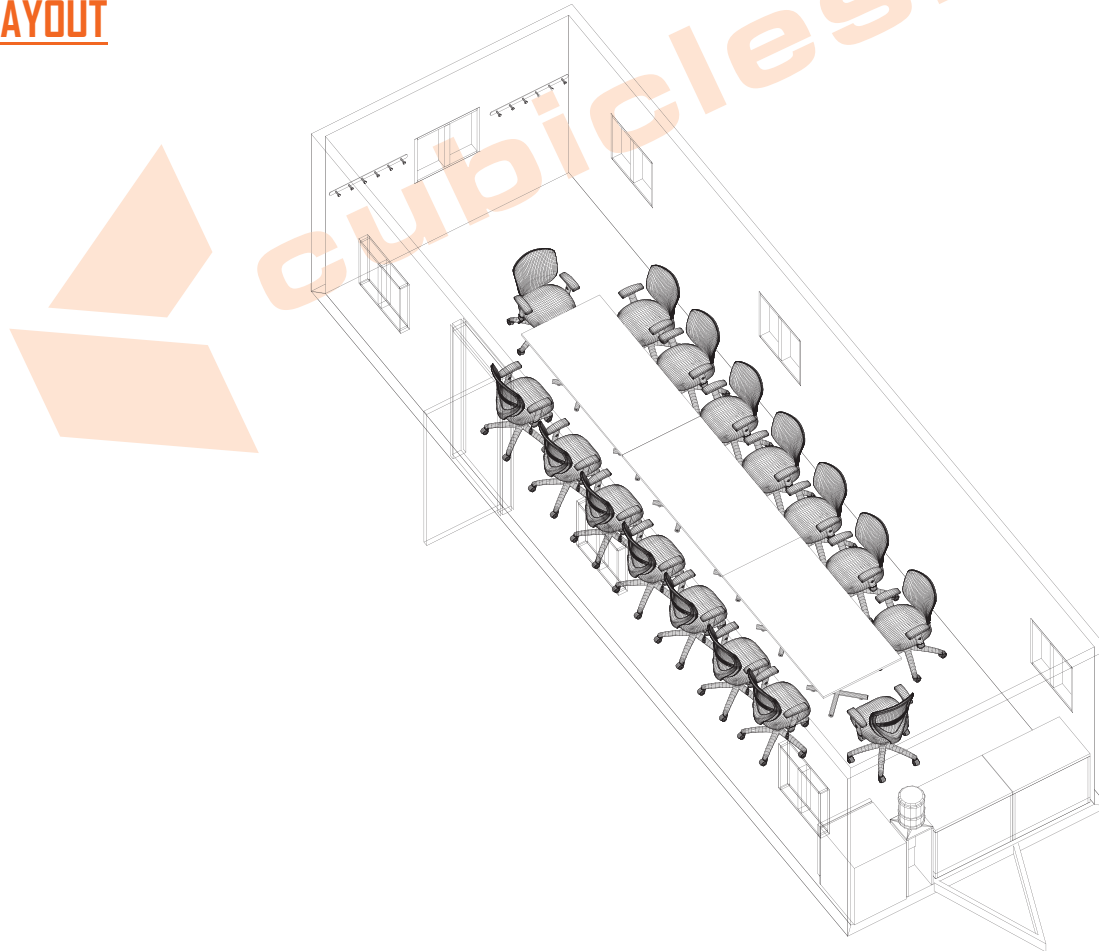

3D LAYOUT

IMAGES FOR REFERENCE ONLY