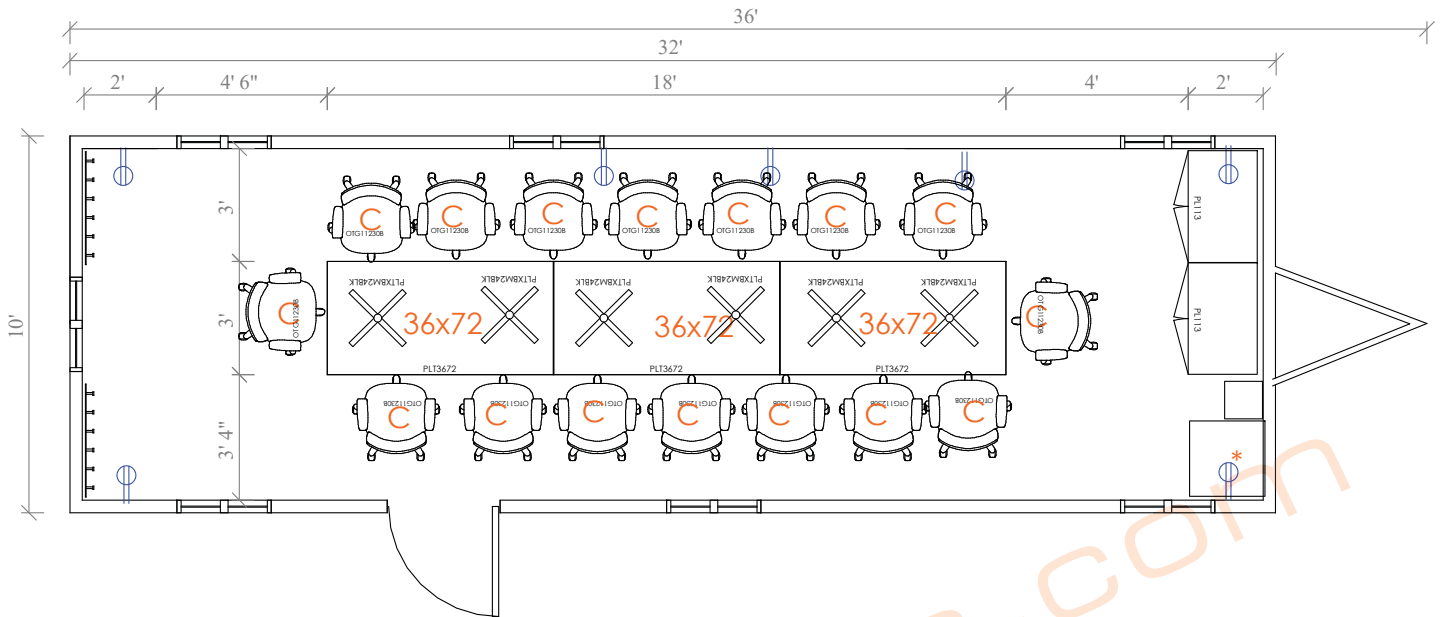

### CONFERENCE:

- [3] 36"X72" LAMINATE CONFERENCE TABLES
- [2] 36" WIDE TWO DOOR LAMINATE CABINETS
- [2] NAIL HEAD COAT HOOKS (SET OF 6)

## 2D LAYOUT

## 3D LAYOUT

IMAGES FOR REFERENCE ONLY

Overall Dimensions: 23W x 24D x 39.5H  
Seat Height: 18" - 22"  
Seat Width: 20"  
Seat Depth: 17.5"  
Back Height: 18.5"  
Back Width: 18.5"  
Arm Height: 8" -10.5"