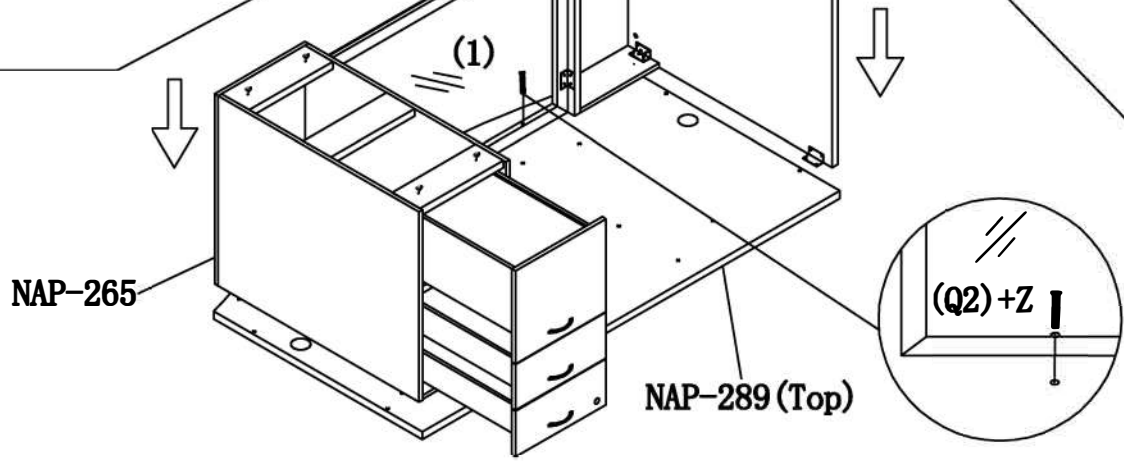

(1) NAP-200  1PC	(Q2) M6*60  2PCS	(Z) N4  1PC
---	---	--

STEP 2

STEP 1

STEP 2

STEP 1

**GLASS MODESTY PANEL FOR
NAP201 & 289 DESK SETS
(Left Or Right Application)**

NAP-200
39"W*28"D*0.8"H

*Always lay components on A clean,
soft-cushioned surface during assembly.*