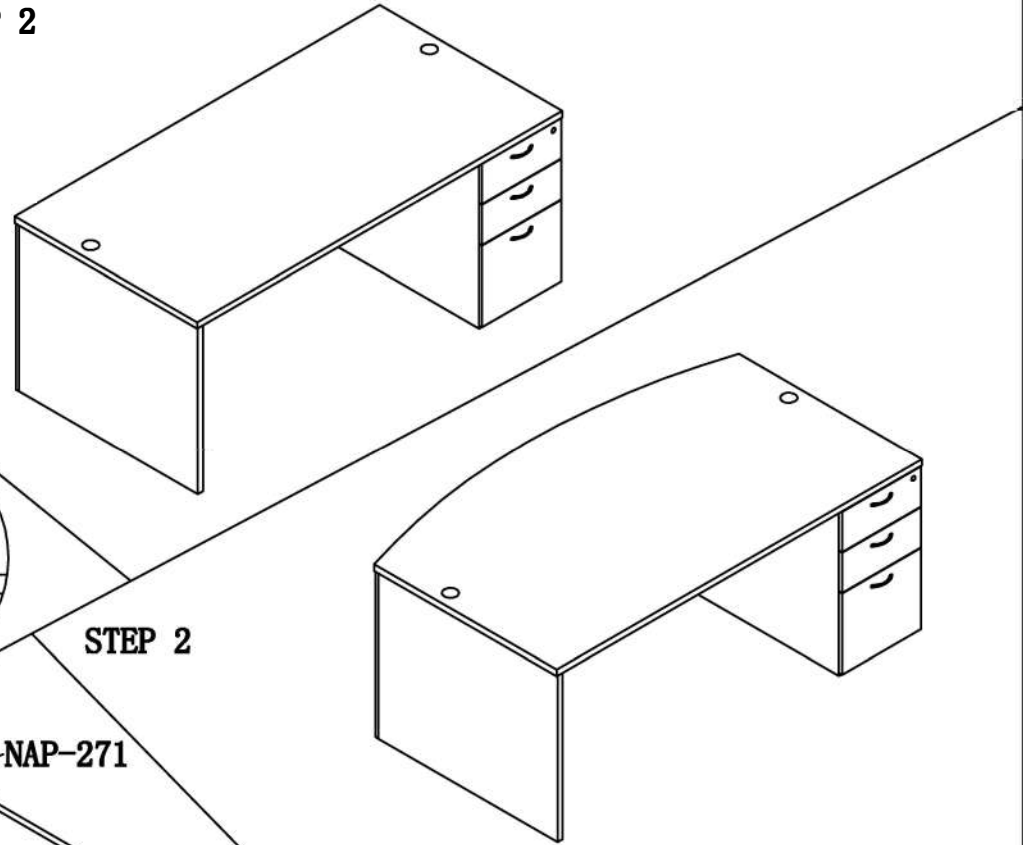

(1) NAP-200  1PC	(Q2) M6*60  2PCS	(Z) N4  1PC
---	---	--

STEP 2

STEP 1

STEP 2

STEP 1

**GLASS MODESTY PANEL FOR
NAP201 & 289 DESK SETS
(Left Or Right Application)**

NAP-200
39"W*28"D*0.8"H

*Always lay components on A clean,
soft-cushioned surface during assembly.*