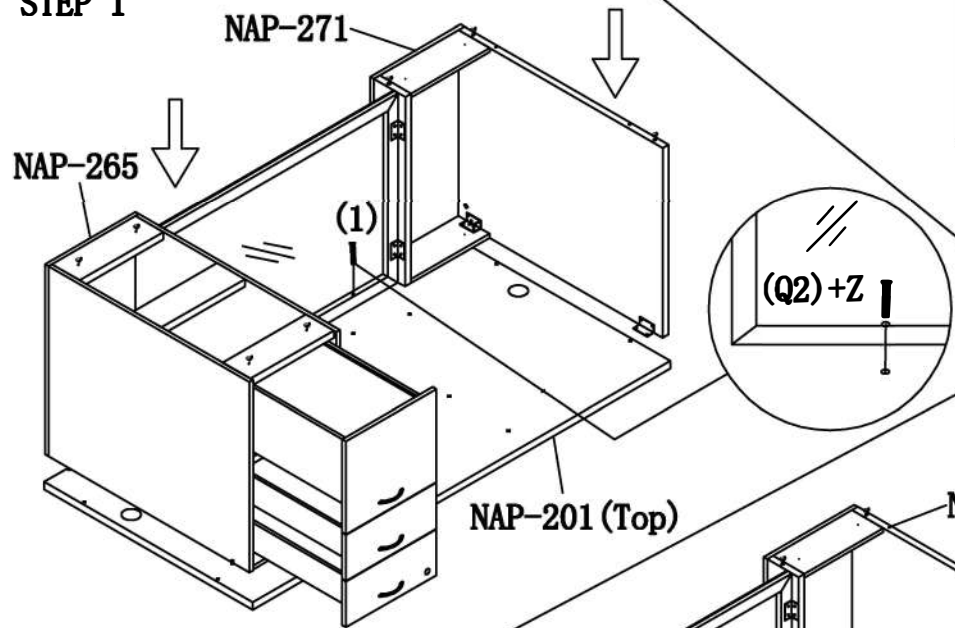

(1) NAP-200  1PC	(Q2) M6*60  2PCS	(Z) N4  1PC
---	---	--

STEP 2

STEP 1

STEP 2

STEP 1

**GLASS MODESTY PANEL FOR
NAP201 & 289 DESK SETS
(Left Or Right Application)**

NAP-200
39"W*28"D*0.8"H

*Always lay components on A clean,
soft-cushioned surface during assembly.*