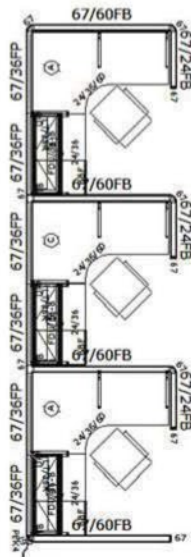

O₂TM Series Corporate Office Furniture

Available in Newly Remanufactured, Pre-Owned or Brand New!

3 In-Line

6 Pack

Size: 5' x 6' x 67"

1-888-442-8242

cubicles.com