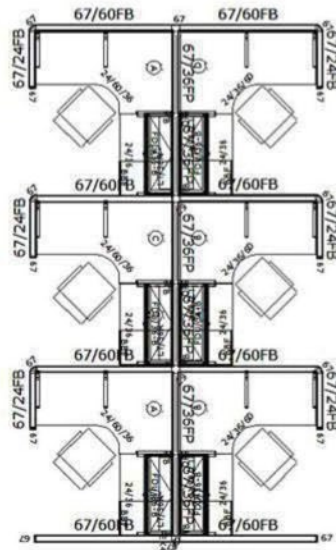

O₂TM Series Corporate Office Furniture

Available in Newly Remanufactured, Pre-Owned or Brand New!

3 In-Line

6 Pack

Size: 5' x 6' x 67"

1-888-442-8242

cubicles.com